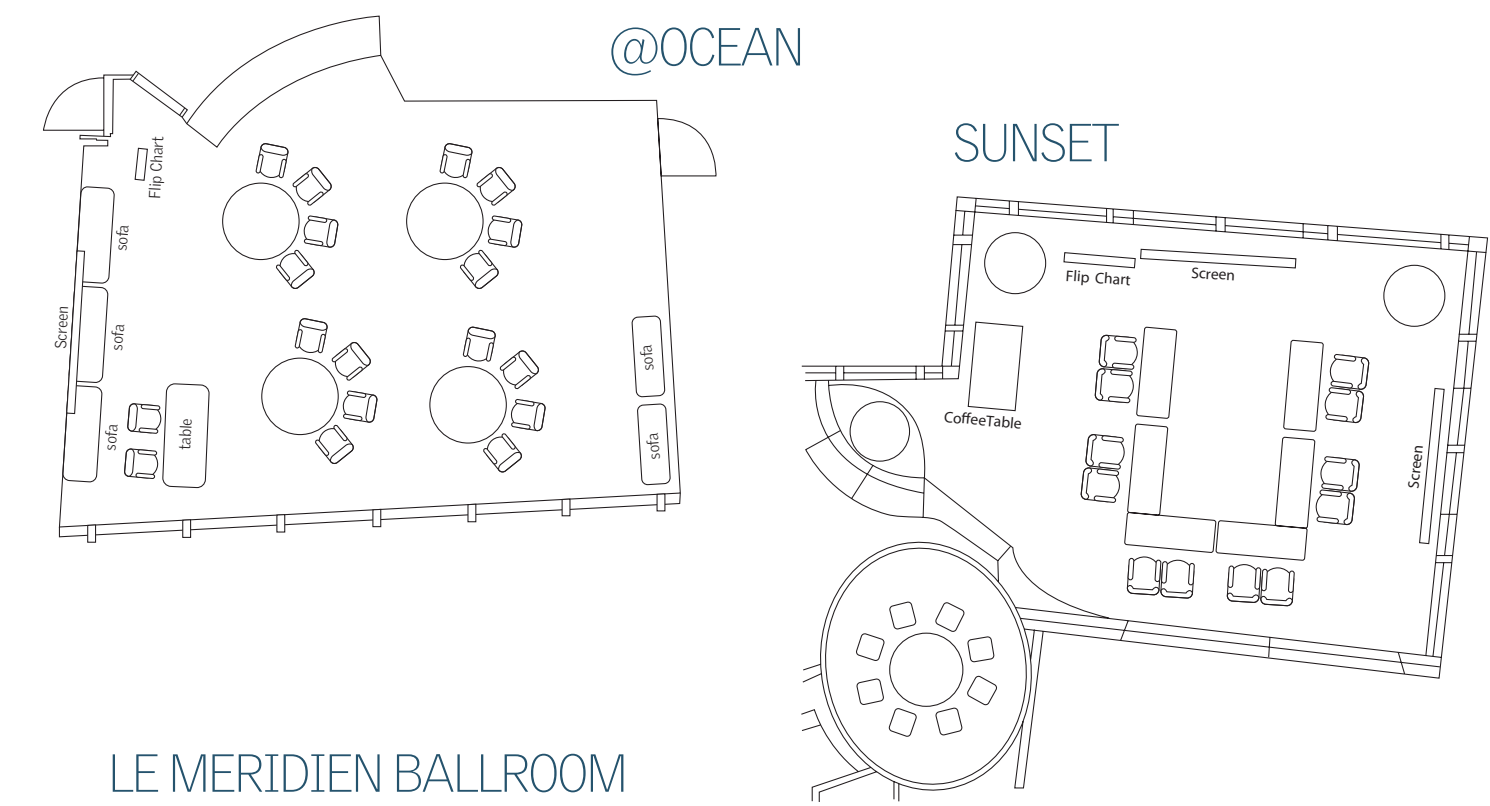

SENSES AWAKEN

Relax, refresh and revitalize in the Sense of Touch Retreat, located on L3 of the hotel. Pamper yourself in an oasis of rejuvenation and wash away the stress after an exploration of the city.

STATE-OF-THE-ART MEETING SPACE, INSPIRING CUISINE AND MODERN DESIGN ELEMENTS STIMULATE NEW IDEAS CREATING LIMITLESS OPPORTUNITIES FOR ENGAGEMENT AND DISCOVERY.

FUNCTION ROOMS (CAPACITY CHART)

FUNCTION ROOM	SQ M	SQ FT	CEILING HEIGHT (FT)	CEILING HEIGHT (M)	THEATRE	CLASSROOM	U-SHAPE	BOARDROOM	CLUSTER
Inside the Hotel									
@Ocean	65	693sq.ft.	16.4'	5	50	24	24	30	20
Sunset	65	693sq.ft.	9.8'	3	50	27	21	24	25
Nam Fong 1	86	918sq.ft.	13'	4	40	18	21	24	25
Nam Fong 2	74	785sq.ft.	13'	4	40	18	21	24	24
Le Méridien Ballroom (Nam Fong 1 + 2)	160	1703sq.ft.	13'	4	100	60	51	60	56
At the Cyberport Conference & Exhibition Centre 1, L4 (2 minutes walking distance)									
Meeting Room 1	30	320sq.ft.	13.1'	4	24	12	6	8	-
Meeting Room 2	30	320sq.ft.	13.1'	4	24	12	6	8	-
Meeting Room 3	30	320sq.ft.	13.1'	4	24	12	6	8	-
Meeting Room 1 + 2 + 3	90	960sq.ft.	13.1'	4	72	36	27	42	30
At the Cyberport Conference & Exhibition Centre 3, L3 (5-8 minutes walking distance)									
Board Room 1	50	533sq.ft.	13.1'	4	-	-	12	15	-
Board Room 2	58	618sq.ft.	13.1'	4	-	-	16	20	-
Board Room 3	50	533sq.ft.	13.1'	4	-	-	12	15	-
Function Room 1	125	1338sq.ft.	23.0'	7	100	36	27	36	35
Function Room 2	160	1707sq.ft.	23.0'	7	140	60	30	42	42
Function Room 3	85	907sq.ft.	23.0'	7	90	36	27	36	25
Function Room 1 + 2 + 3	370	3952sq.ft.	23.0'	7	330	132	-	-	120
Training Theatre	125	1333sq.ft.	23.0'	7	70	-	-	-	-
Training Room 1	75	800sq.ft.	23.0'	7	40	27	24	30	24
Training Room 2	50	533sq.ft.	23.0'	7	30	18	15	24	16
Training Room 3	70	747sq.ft.	23.0'	7	36	21	18	24	24
Training Room 1 + 2 + 3	195	2080sq.ft.	23.0'	7	110	80	63	66	72