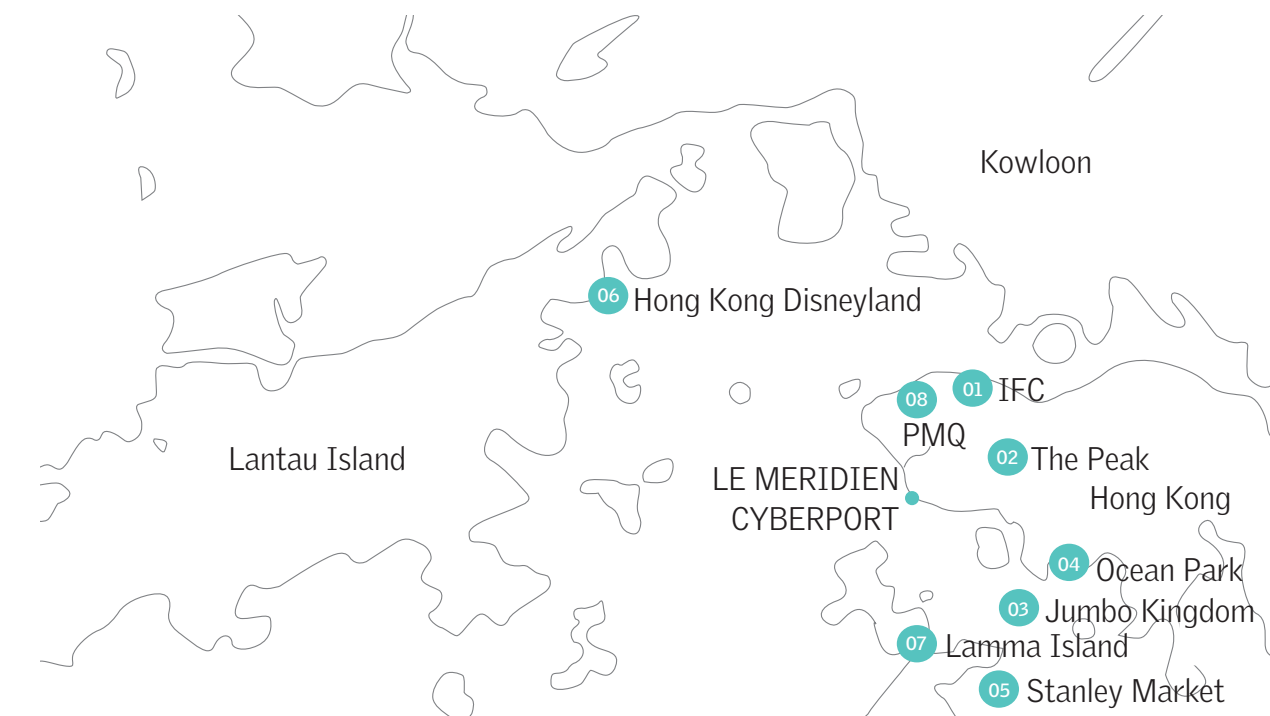

EXPLORING HONG KONG

CENTRE OF HONG KONG

Le Méridien Cyberport is located in Cyberport complex - an unique architecturally dynamic information technology and digital city that combines intelligent offices, conference and entertainment spaces nestled in greenery by the blue waters of Telegraph Bay, just within minutes from Hong Kong central business district and shopping centre.

ACCESS

Hong Kong International Airport: 40 km / 35 minutes

EXPLORATION AWAITS

- 01 IFC
- 02 The Peak
- 03 Jumbo Kingdom
- 04 Ocean Park
- 05 Stanley Market
- 06 Hong Kong Disneyland
- 07 Lamma Island
- 08 PMQ